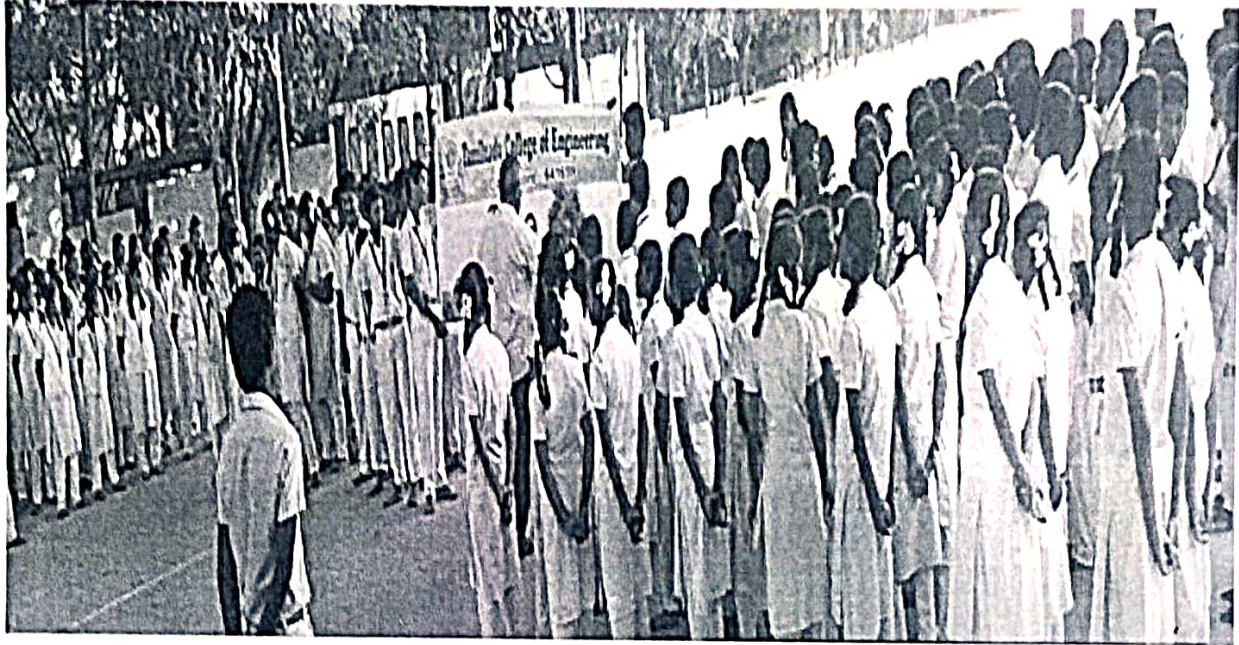

TAMILNADU COLLEGE OF ENGINEERING

Sponsored by Tamilnadu Technical Educational Foundation, Tirupur

(Approved by AICTE and Affiliated to Anna University)

PALANISAME RAVI NAGAR, KARUMATHAMPATTI, COIMBATORE - 641659.

New Heights Old Tradition