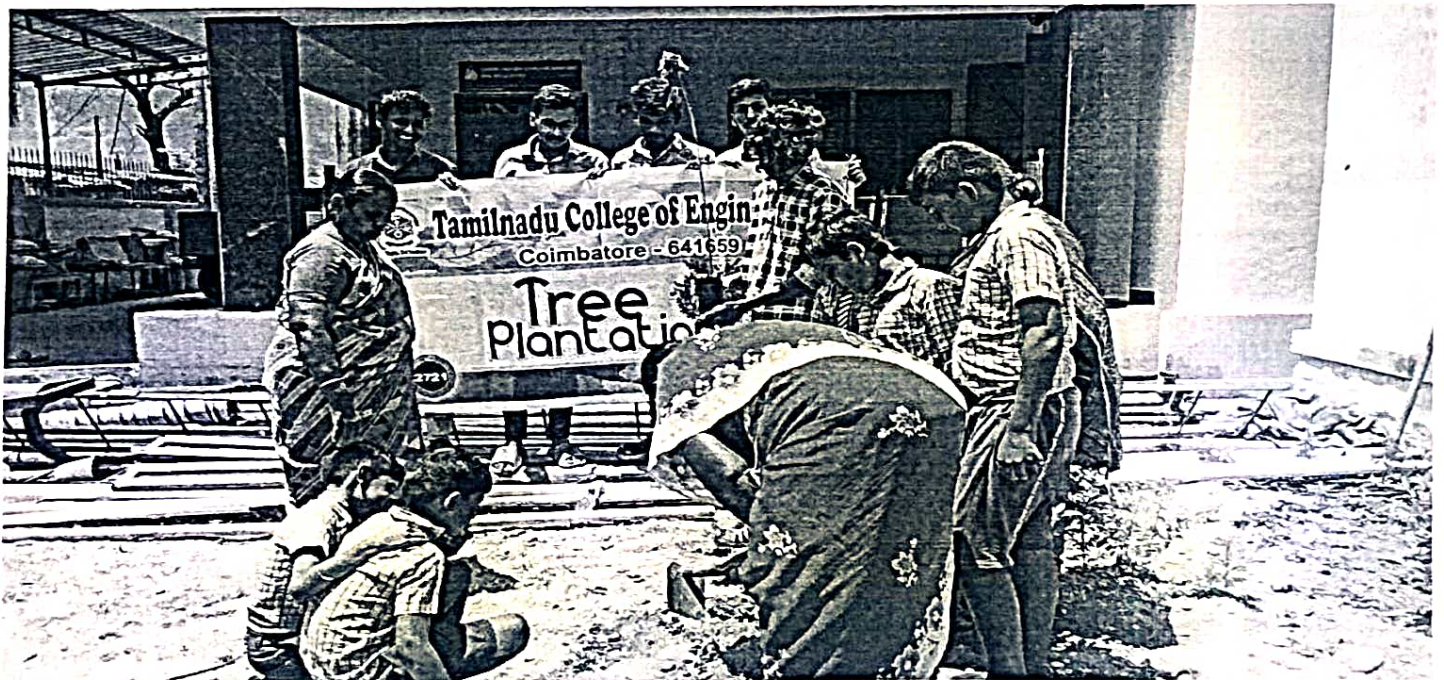

98.GOV'T SCHOOL,GANDHIPURAM

99.AVINASHIBOYS SCHOOL,AVINASHI