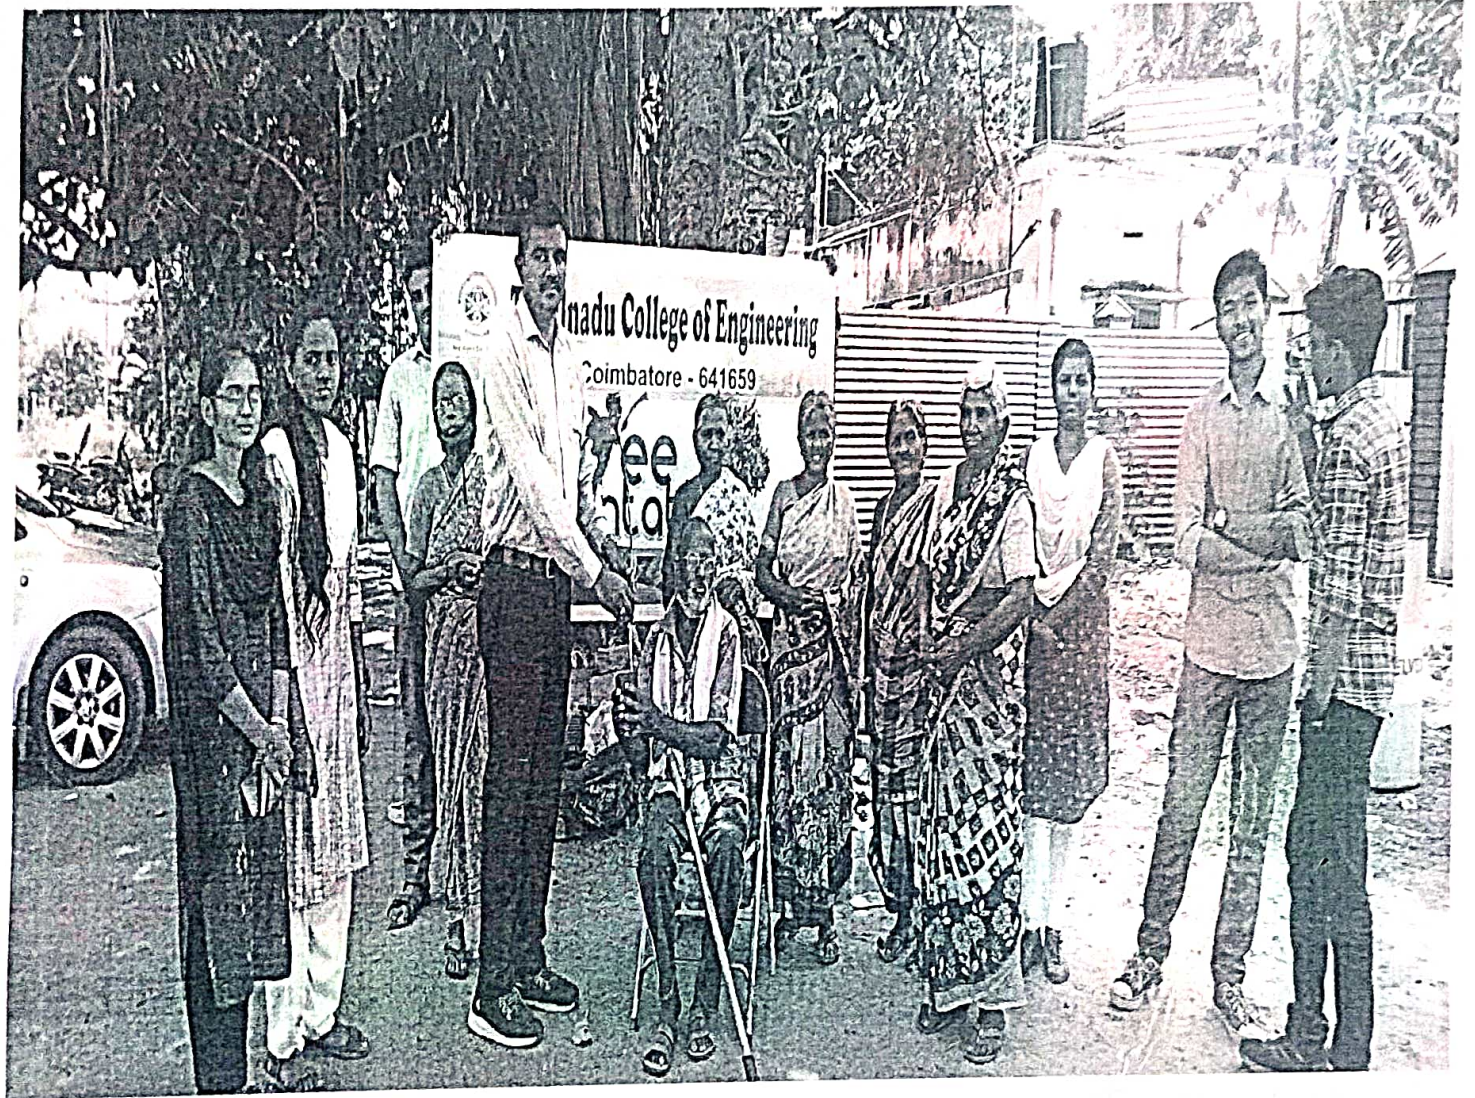

TAMILNADU COLLEGE OF ENGINEERING

Sponsored by: Tamilnadu Technical Educational Foundation, Tirupur.

(Approved by AICTE and Affiliated to Anna University)

PALANISAME RAVI NAGAR, KARUMATHAMPATTI, COIMBATORE - 641659.

New Heights Old Tradition

23. VILLAGE PHOTO CHURCH ROAD, KARUMATHAMPATTI