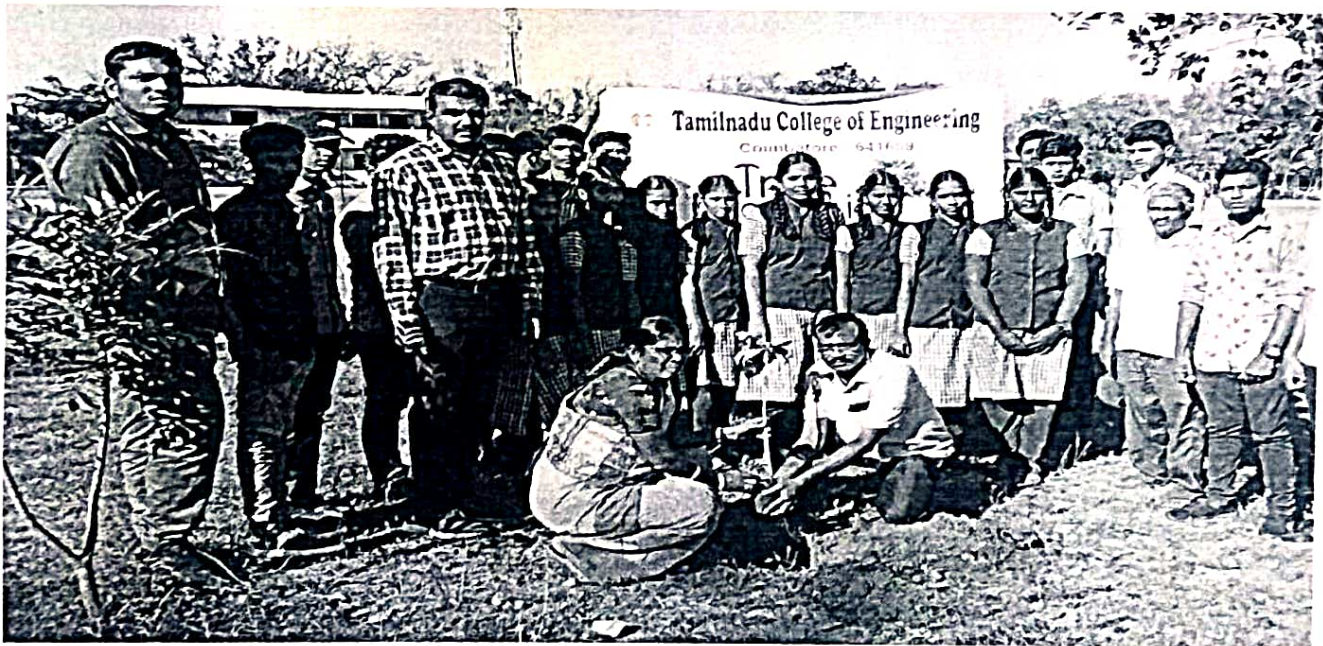

78.GOV'T MIDDLE SCHOOL, VELAMPALAYAM

79.GOV'T.MIDDLE SCHOOL, KARANAPETTAI