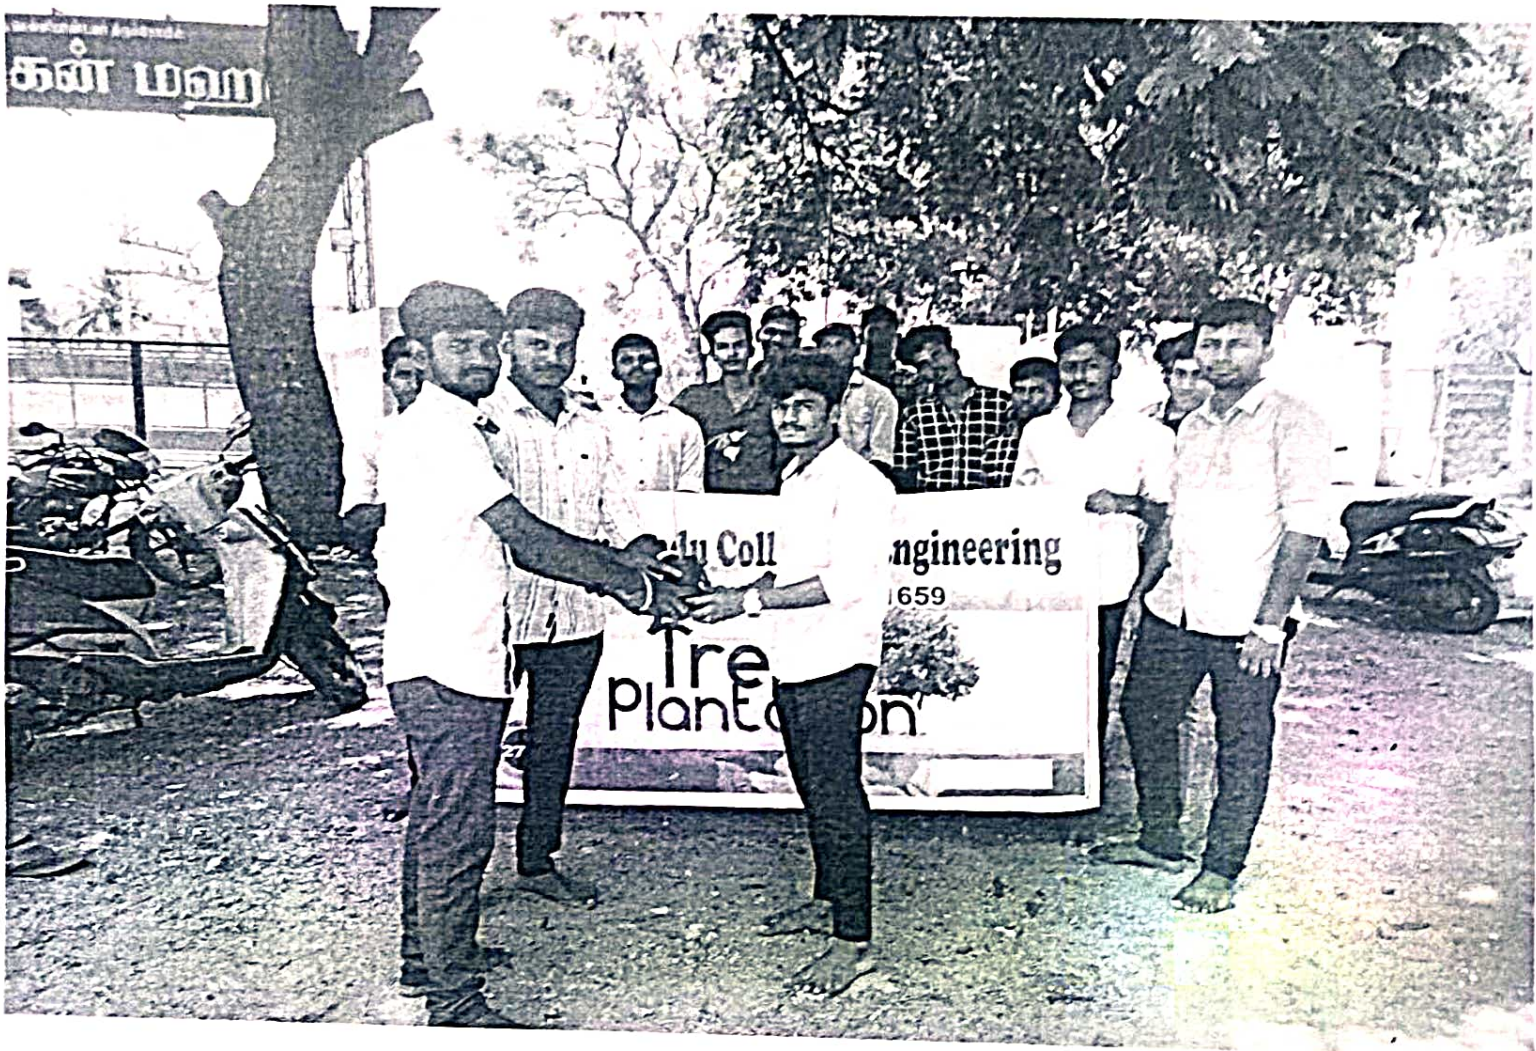

TAMILNADU COLLEGE OF ENGINEERING

Sponsored by: Tamilnadu Technical Educational Foundation, Tirupur.

(Approved by AICTE and Affiliated to Anna University)

PALANISAME RAVI NAGAR, KARUMATHAMPATTI, COIMBATORE - 641659.

New Heights Old Tradition

105.SULUR VILLAGE AREA