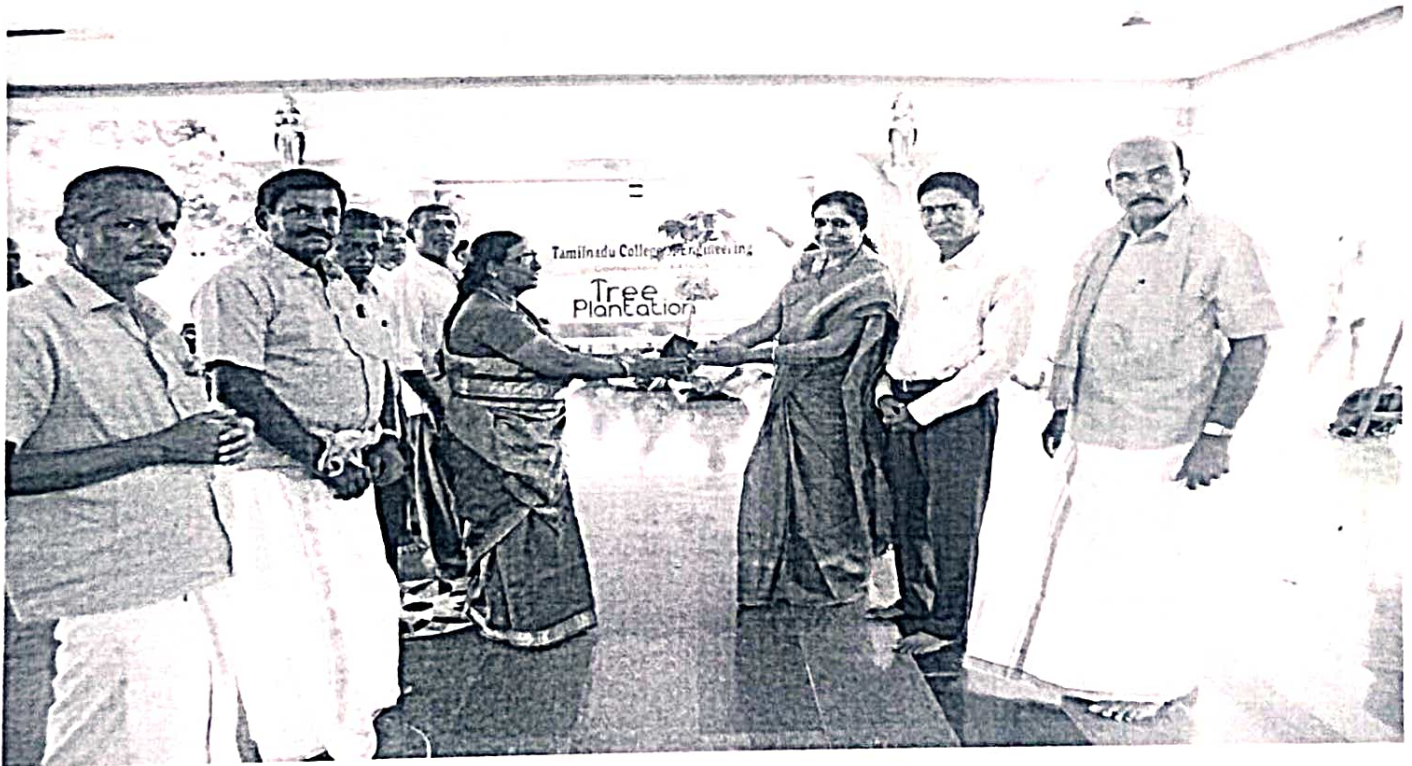

TAMILNADU COLLEGE OF ENGINEERING

Sponsored by: Tamilnadu Technical Educational Foundation, Tirupur.

(Approved by AICTE and Affiliated to Anna University)

PALANISAME RAVI NAGAR, KARUMATHAMPATTI, COIMBATORE - 641659.

New Heights Old Tradition