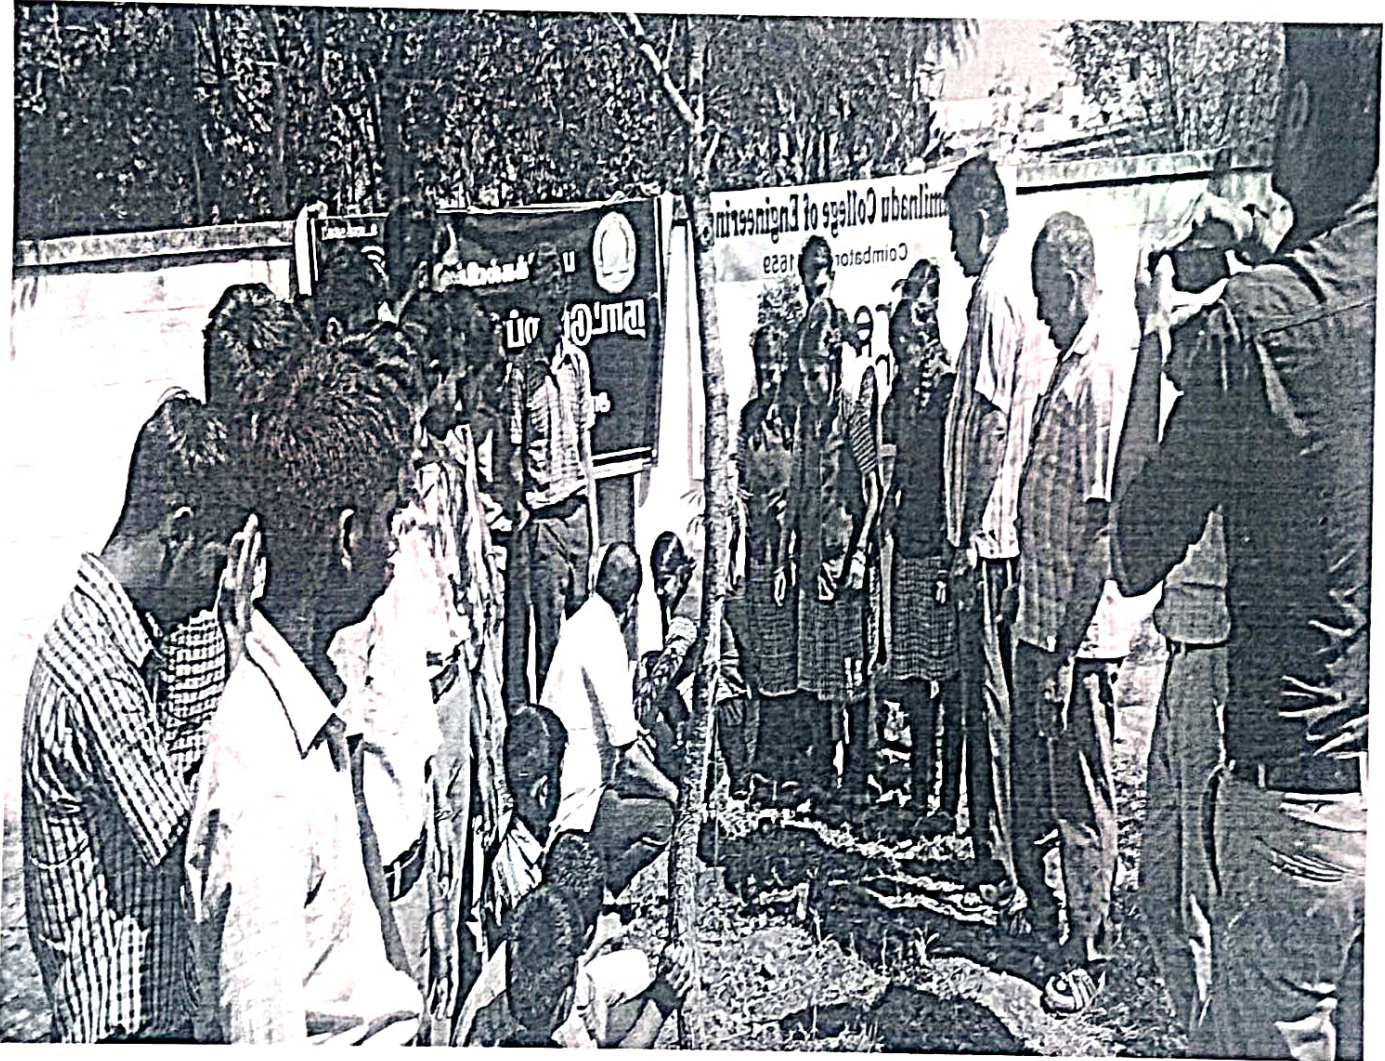

TAMILNADU COLLEGE OF ENGINEERING

Sponsored by: Tamilnadu Technical Educational Foundation, Tirupur.

(Approved by AICTE and Affiliated to Anna University)

PALANISAME RAVI NAGAR, KARUMATHAMPATTI, COIMBATORE - 641659.

New Heights Old Tradition

44. GOVERNMENT HIGHER SECONDARY SCHOOL ,ARASUR