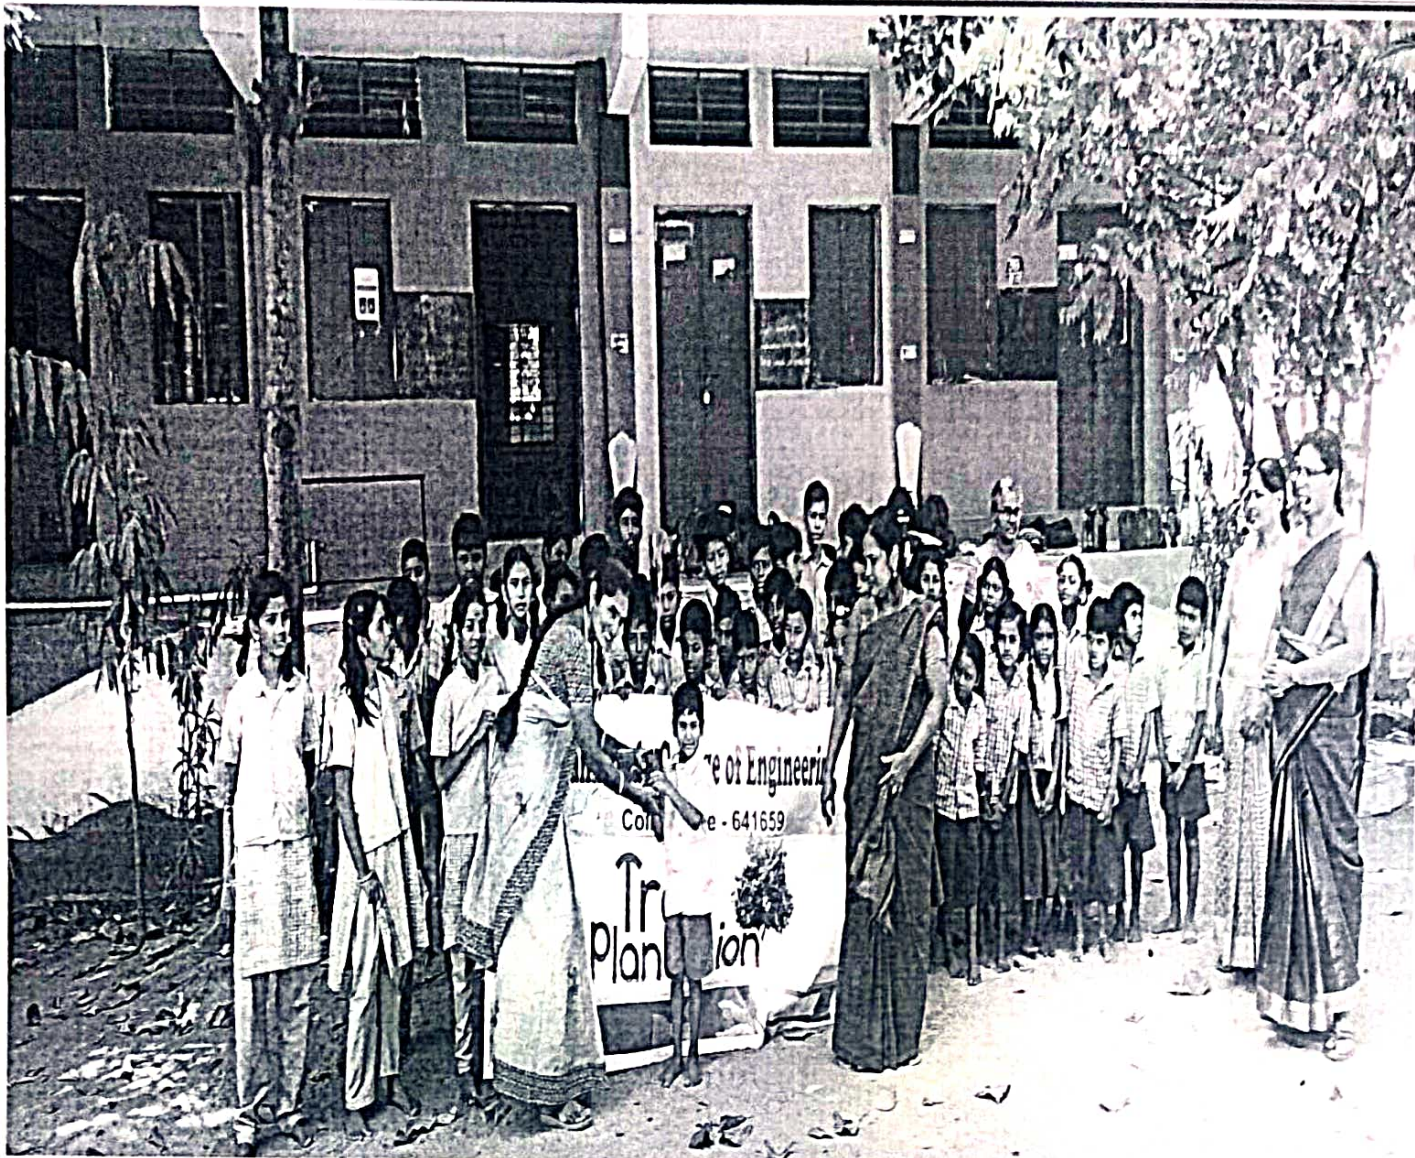

TAMILNADU COLLEGE OF ENGINEERING

Sponsored by: Tamilnadu Technical Educational Foundation, Tirupur

(Approved by AICTE and Affiliated to Anna University)

PALANISAME RAVI NAGAR, KARUMATHAMPATTI, COIMBATORE - 641659.

New Heights Old Tradition

4.PANCHAYAT UNION PRIMARY SCHOOL,DR,NANJAPPA ROAD,TIRUPPUR