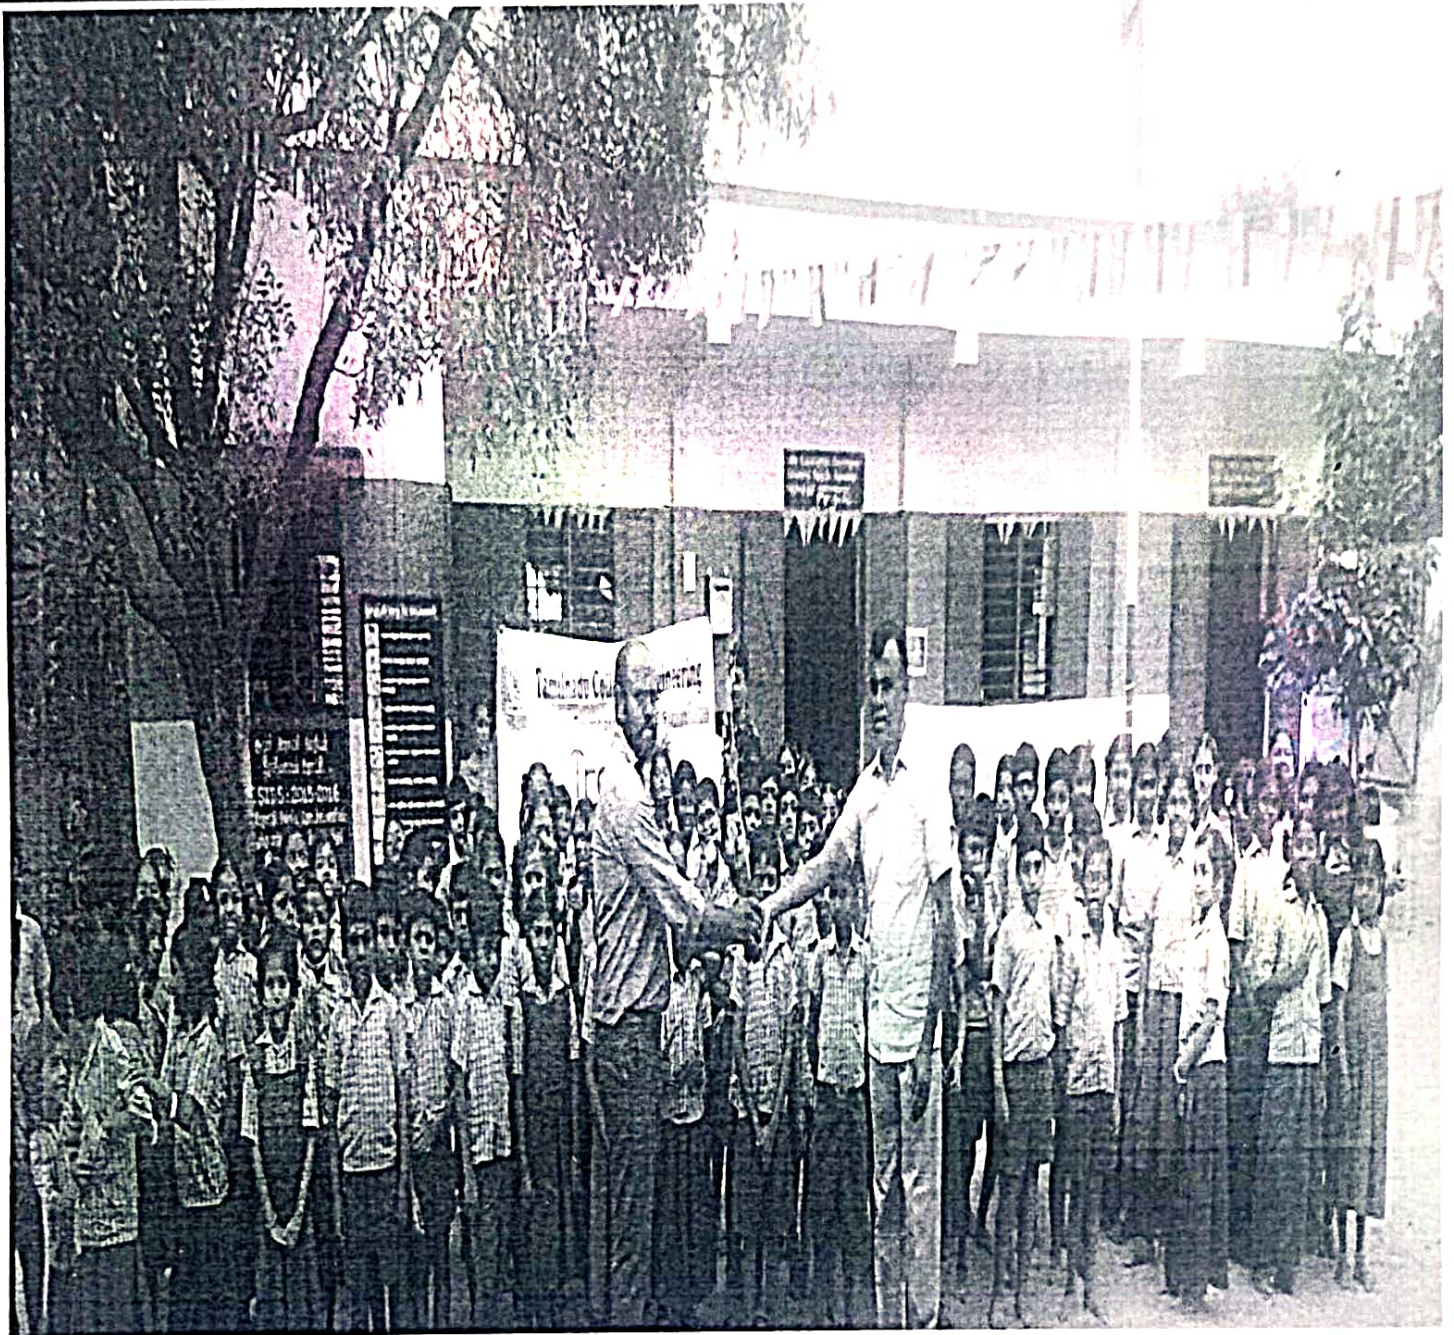

TAMILNADU COLLEGE OF ENGINEERING

Sponsored by Tamilnadu Technical Educational Foundation, Tirupur.

(Approved by AICTE and Affiliated to Anna University)

PALANISAME RAVI NAGAR, KARUMATHAMPATTI, COIMBATORE - 641659.

New Heights Old Tradition

2. PANCHAYAT UNION MIDDLE SCHOOL, RASI PALAYAM