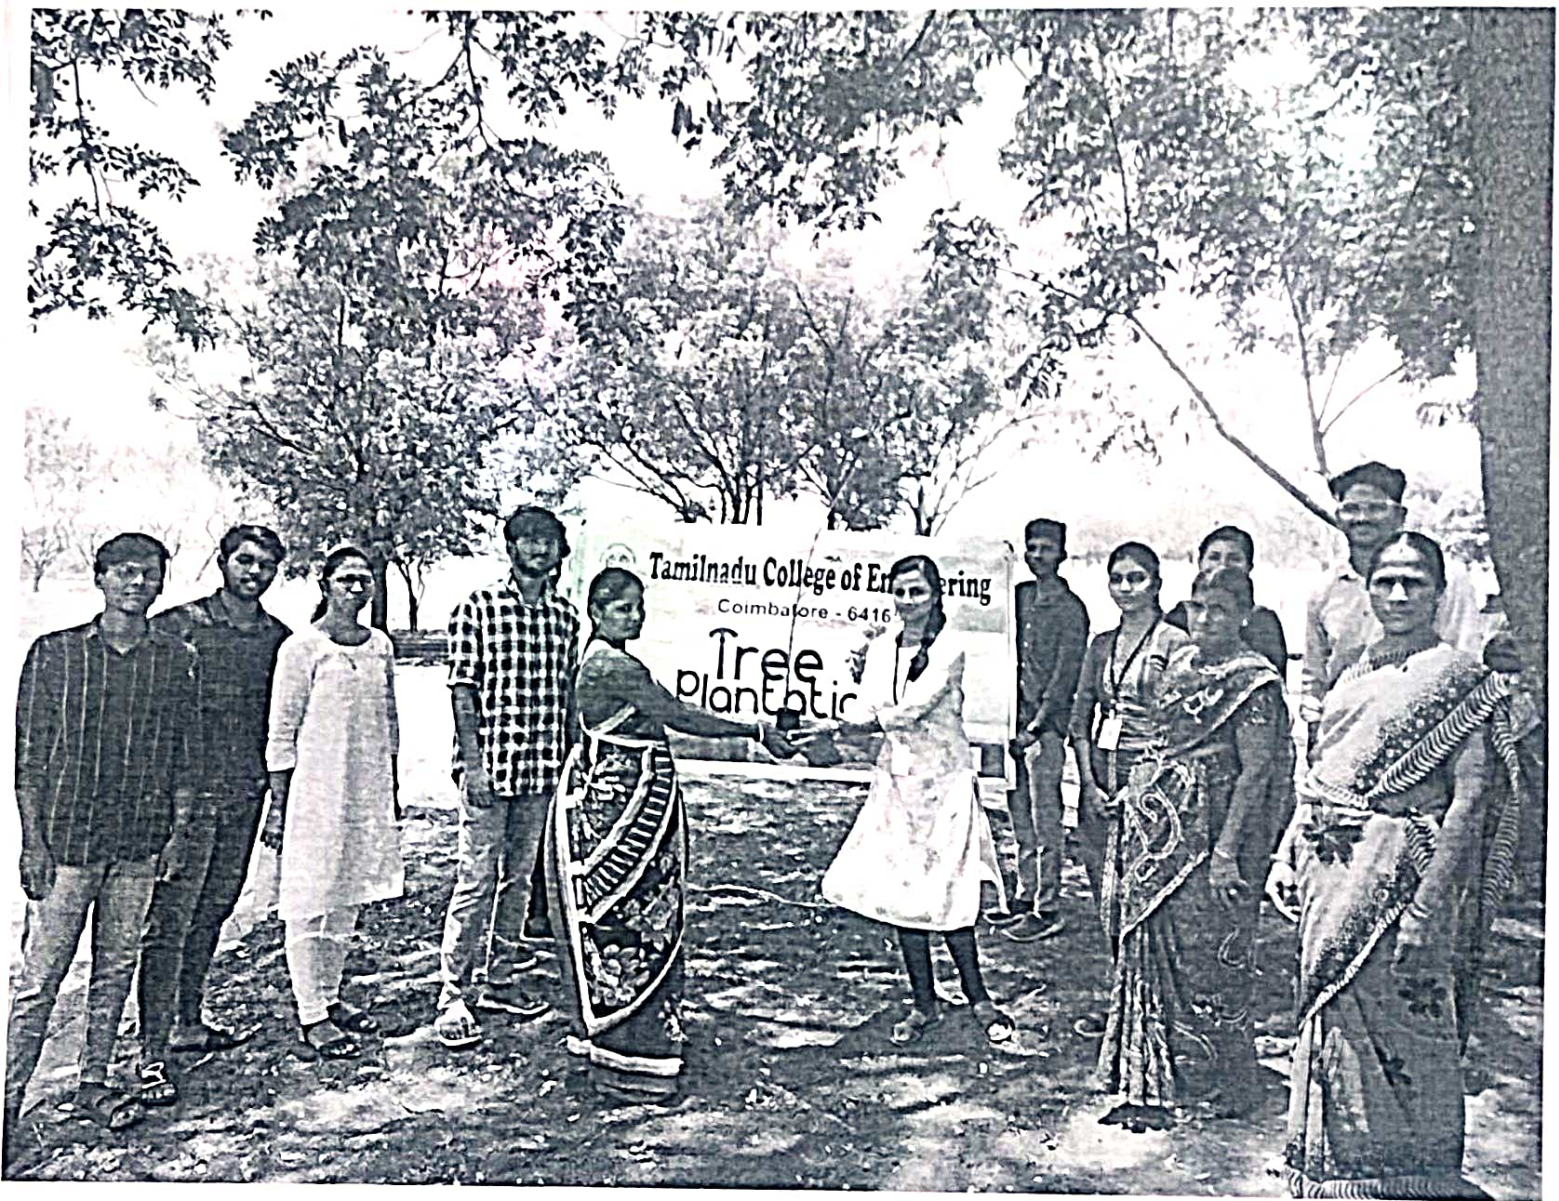

Sponsored by Tamilnadu Technical Educational Foundation, Tirupur

(Approved by AICTE and Affiliated to Anna University)

PALANISAME RAVI NAGAR, KARUMATHAMPATTI, COIMBATORE - 641659.

New Heights Old Tradition