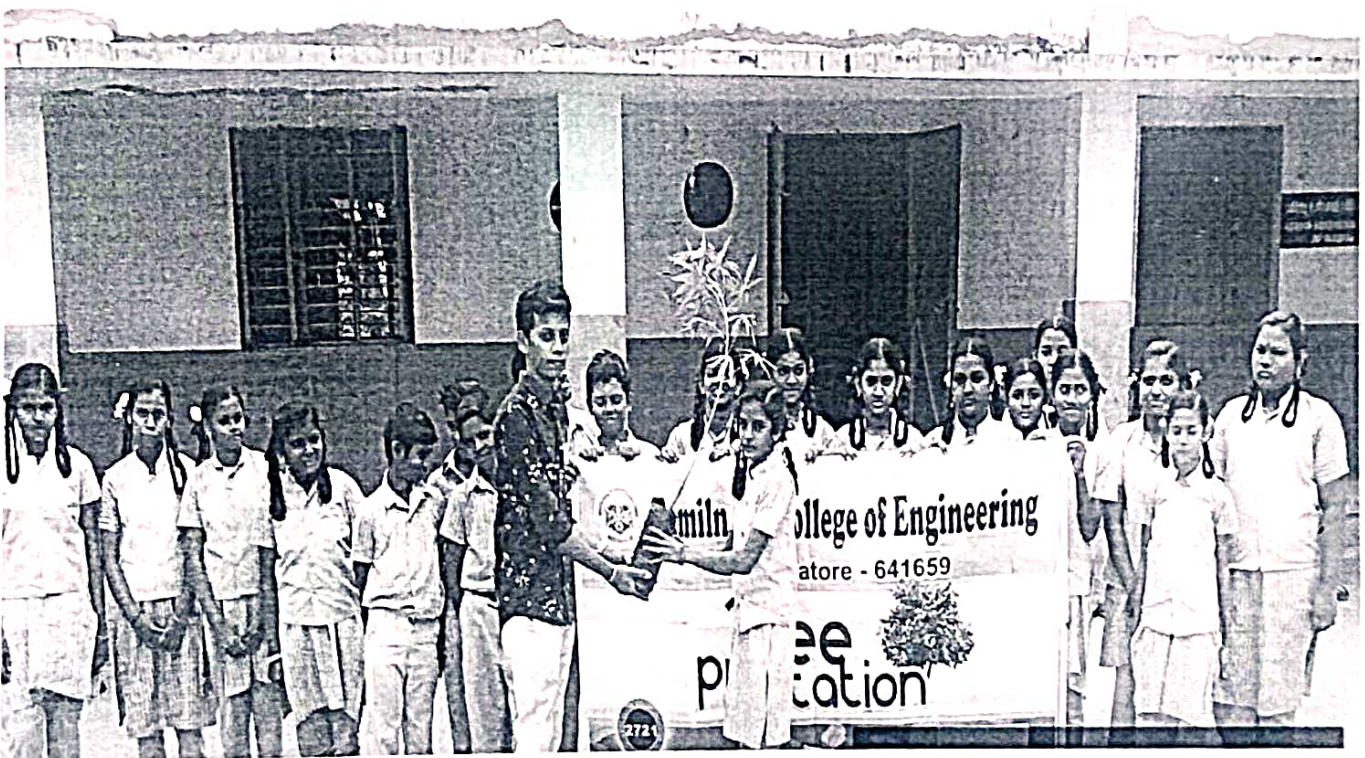

(Approved by AICTE and Affiliated to Anna University)

PALANISAME RAVI NAGAR, KARUMATHAMPATTI, COIMBATORE - 641659.

New Heights Old Tradition

56. PANCHAYAT UNION MIDDLE SCHOOL, ELACHIPALAYAM

57. PANCHAYAT UNION MIDDLE SCHOOL, SOMAYAMPALAYAM