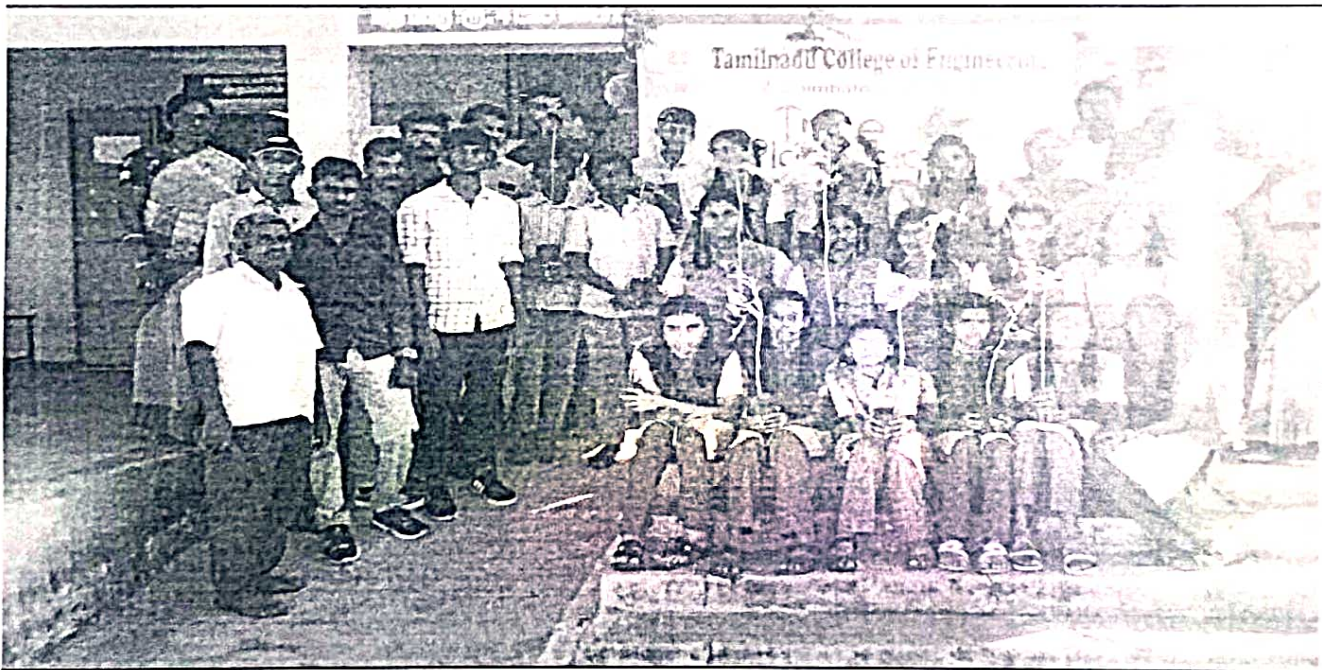

74.KIDS SCHOOL, INDIRA NAGAR, KARUMATHAMPATTI