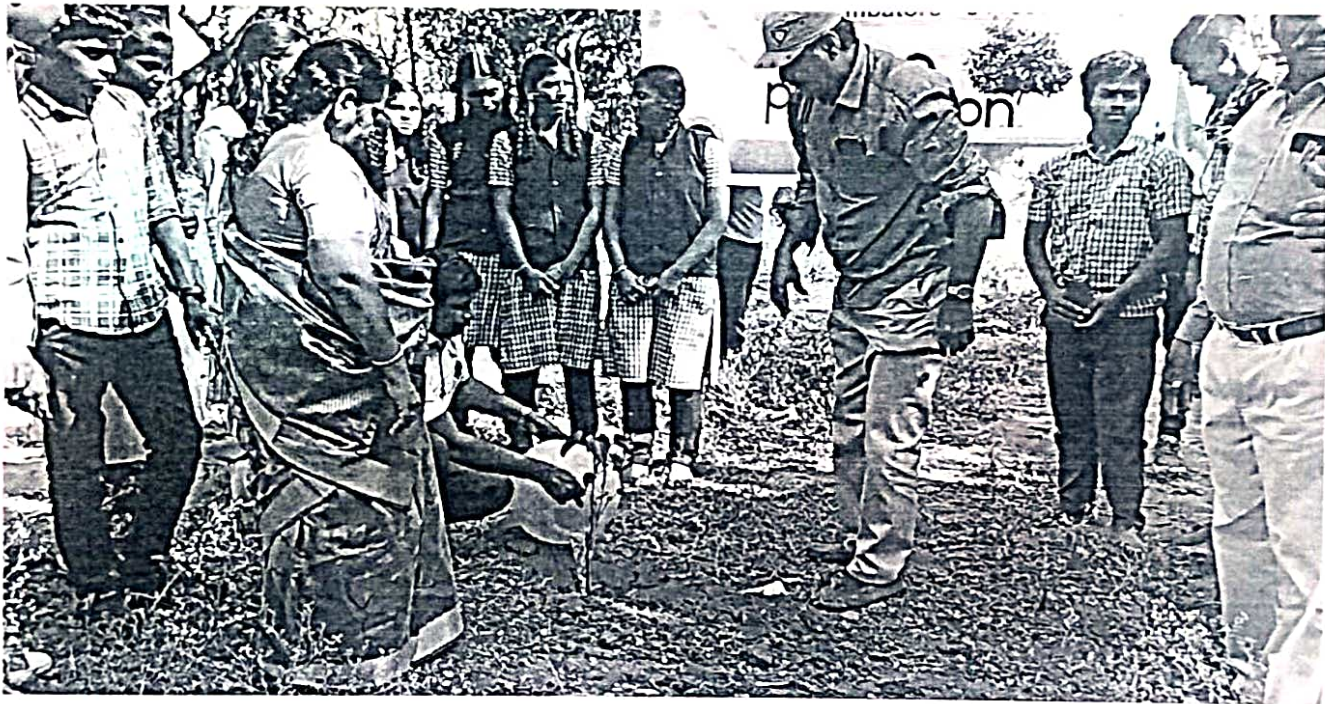

(Approved by AICTE and Affiliated to Anna University)

PALANISAME RAVI NAGAR, KARUMATHAMPATTI, COIMBATORE - 641659.

New Heights Old Tradition

64.GANTHI NAGAR, SANGOTHIPALAYAM, VILLAGE

65.PANCHAYAT UNION MIDDLE SCHOOL, KARUMARAPALAYAM, TIRUPPUR