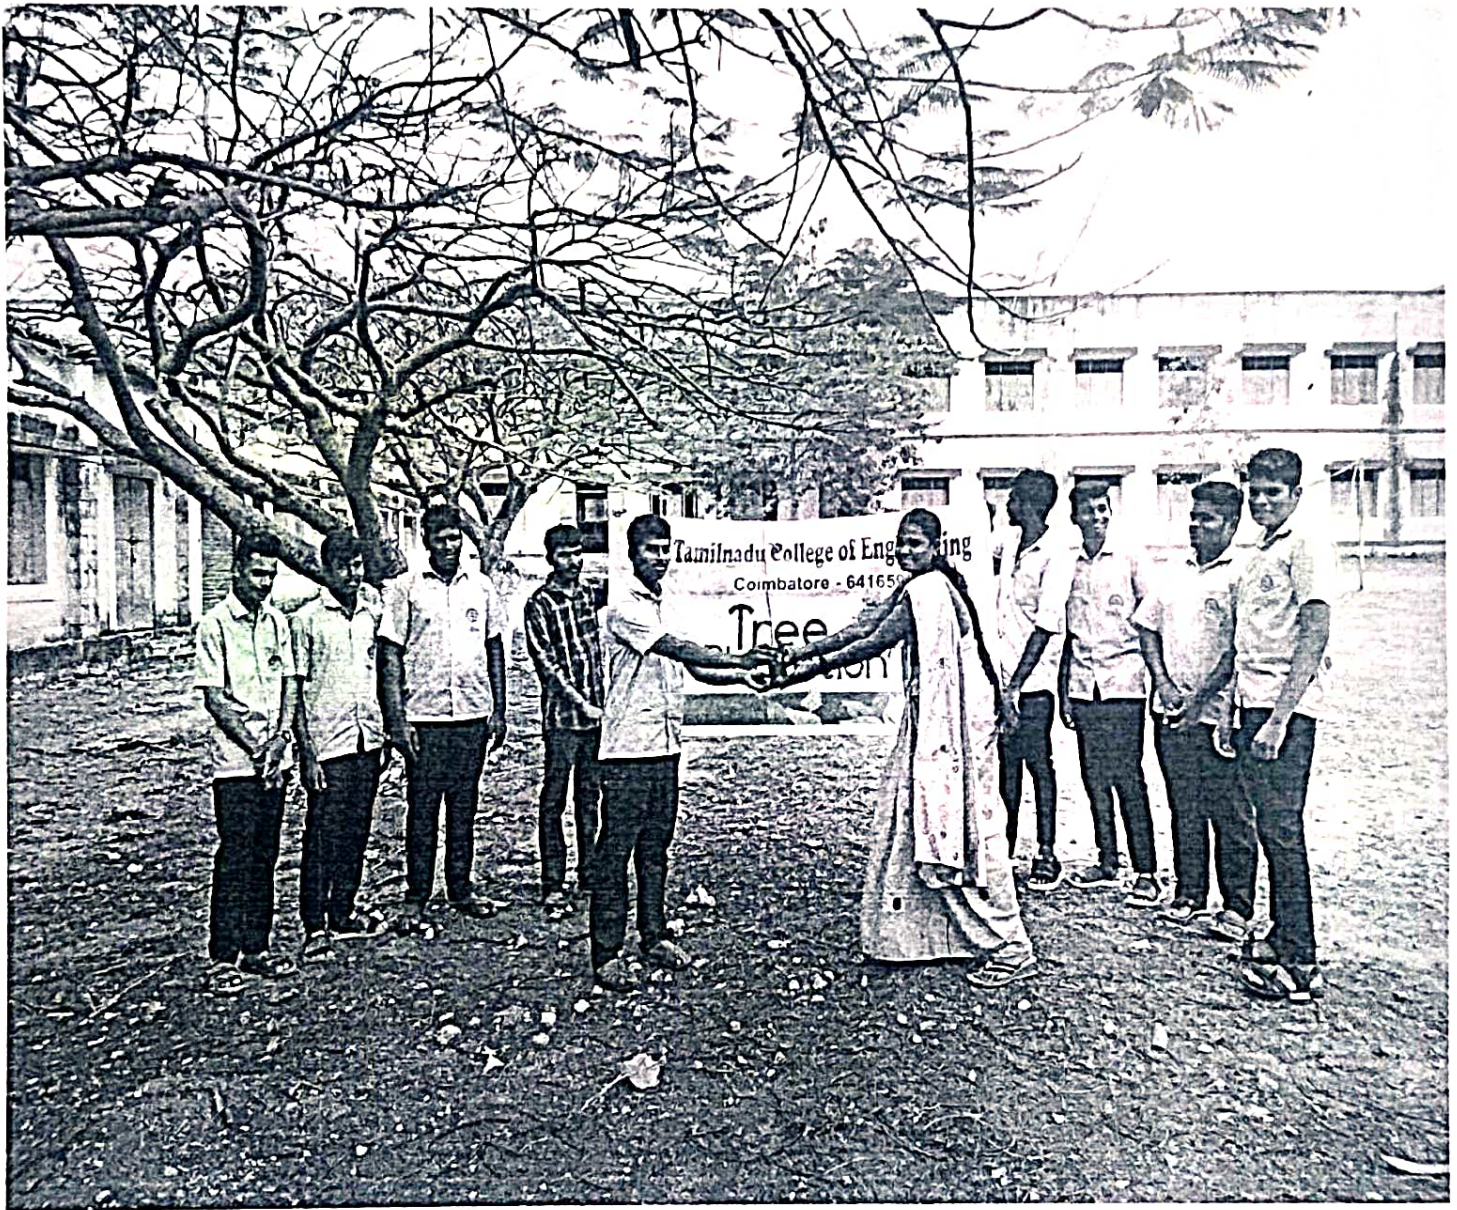

Sponsored by: Tamilnadu Technical Educational Foundation, Tirupur.

(Approved by AICTE and Affiliated to Anna University)

PALANISAME RAVI NAGAR, KARUMATHAMPATTI, COIMBATORE - 641659.

New Heights Old Tradition