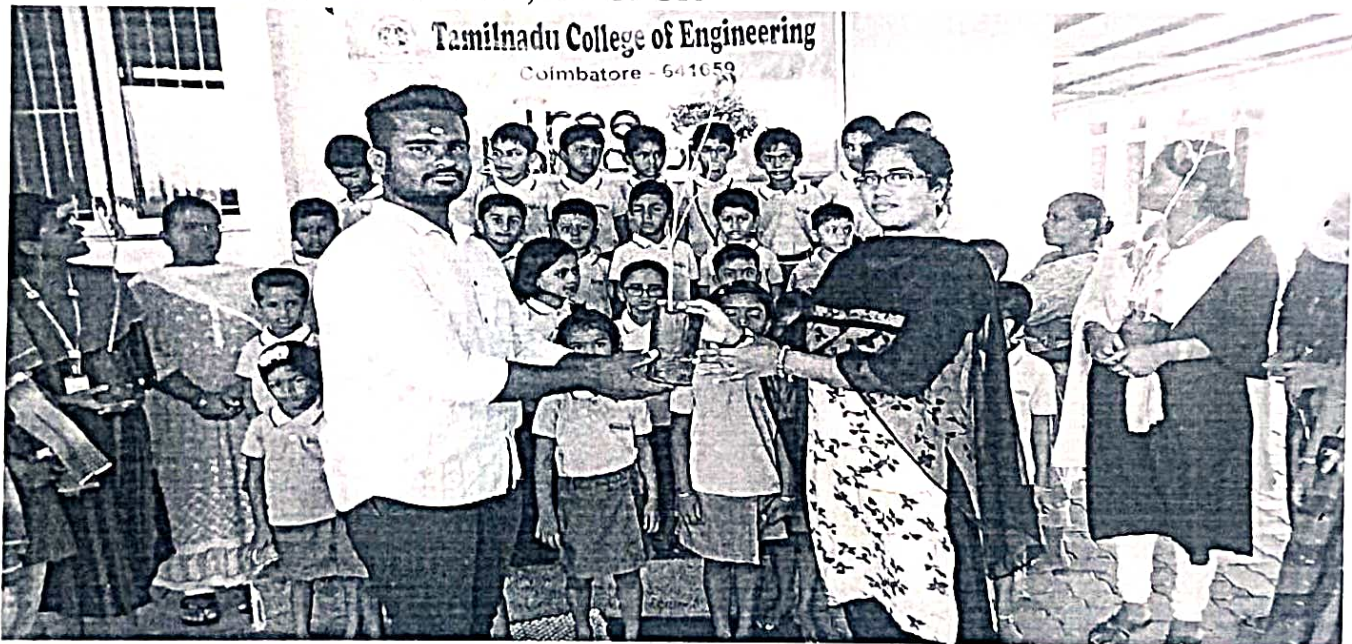

76. TIMES KIDS SCHOOL, TIRUPUR

77. KIDS AND PRIMARY SCHOOL, SENCHERI